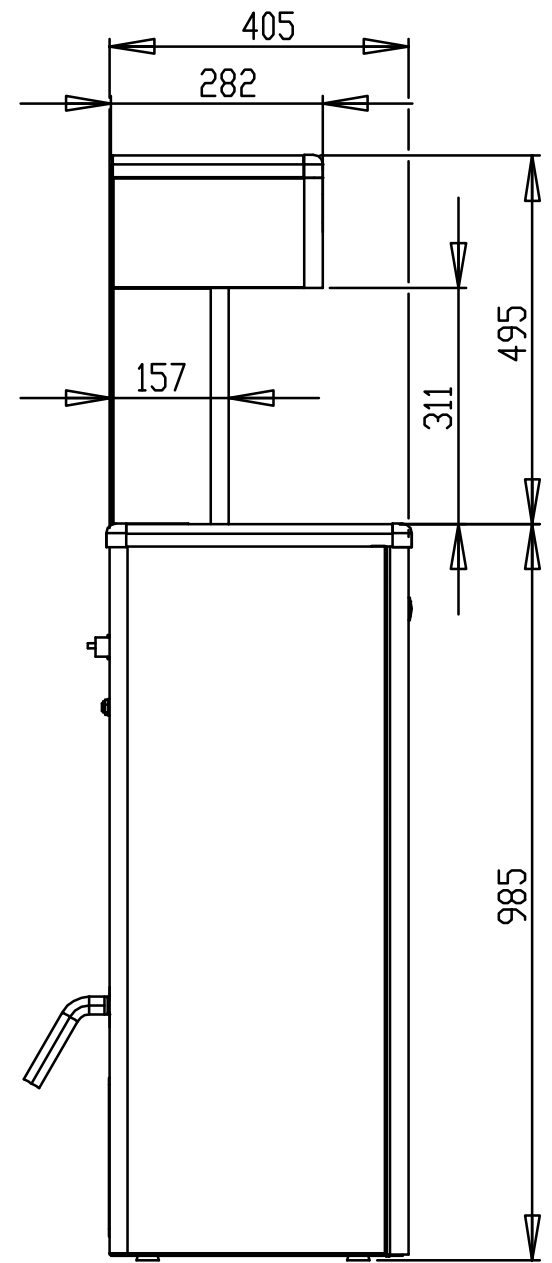

Dimensions are in mm

FRONT

REAR

COSMETAL Niagara SL EC V09

Pack dim : 59 x 49 x 170 (cm)

29 Lug 2009