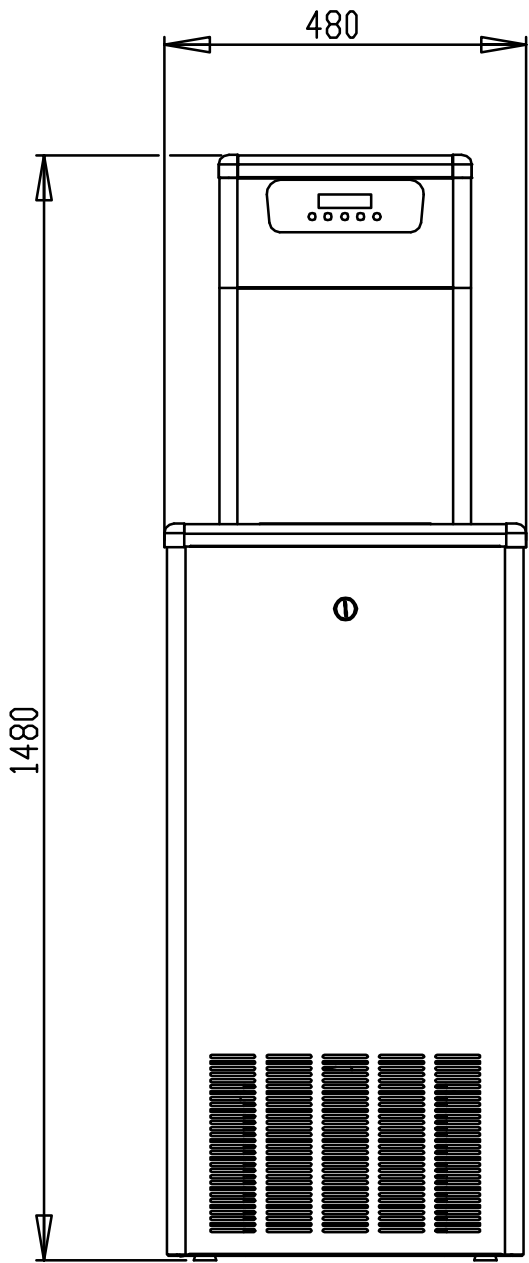

Dimensions are in mm

FRONT

REAR

COSMETAL Niagara SL EC V09

Pack dim : 59 x 49 x 170 (cm)

29 Lug 2009