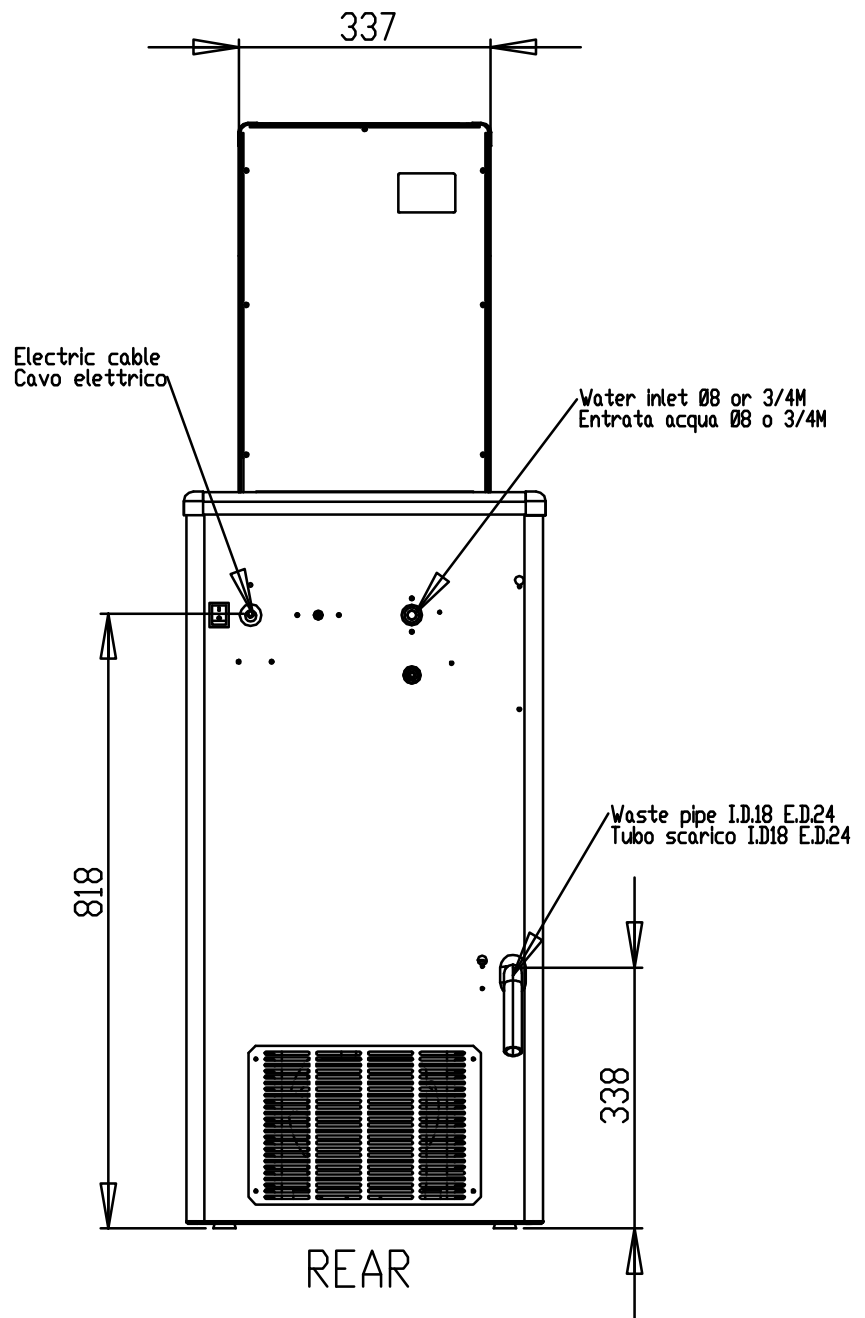

Dimensions are in mm

FRONT

REAR

COSMETAL Niagara SL EC V09

Pack dim : 59 x 49 x 170 (cm)

29 Lug 2009